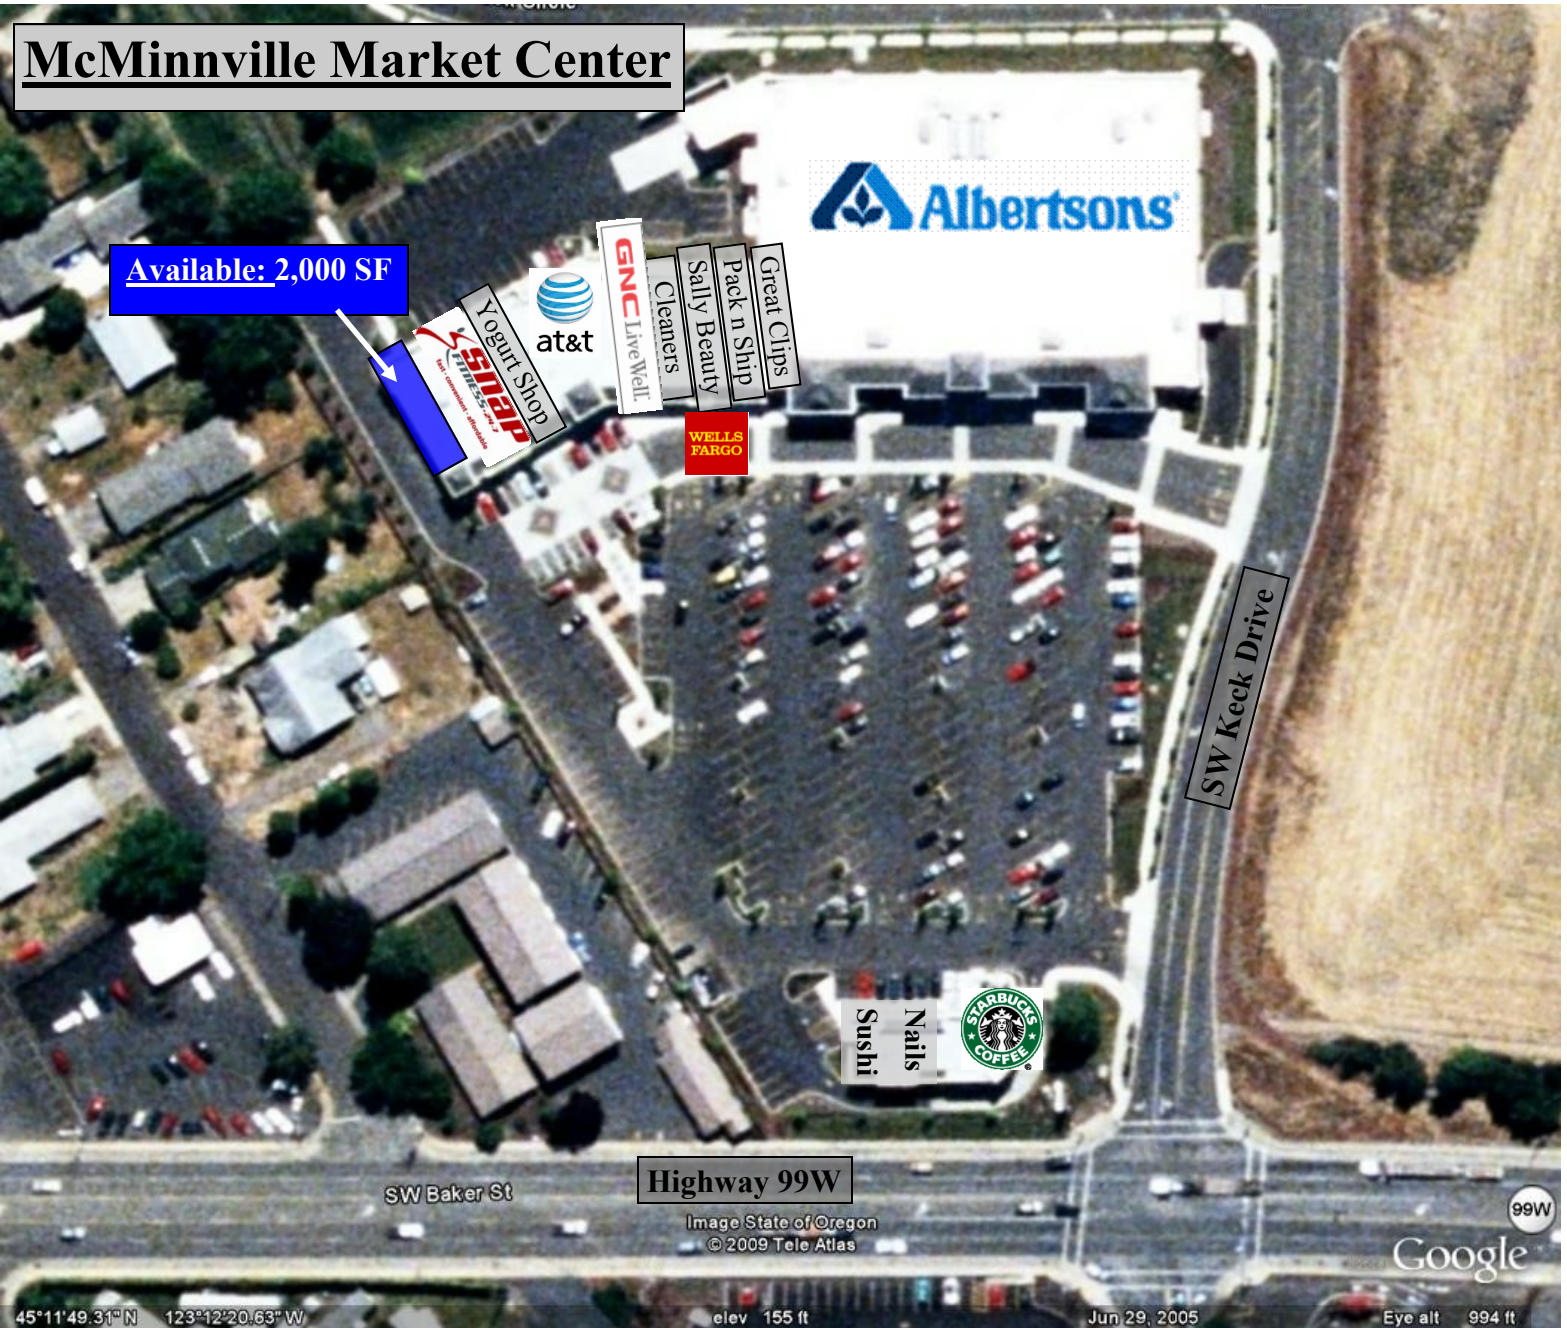

McMinnville Market Center

Available: 2,000 SF

SW Baker St

Highway 99W

SW Keck Drive

Image State of Oregon
© 2009 Tele Atlas

99W

Google

45°11'49.31" N 123°12'20.63" W

elev 155 ft

Jun 29, 2005

Eye alt 994 ft