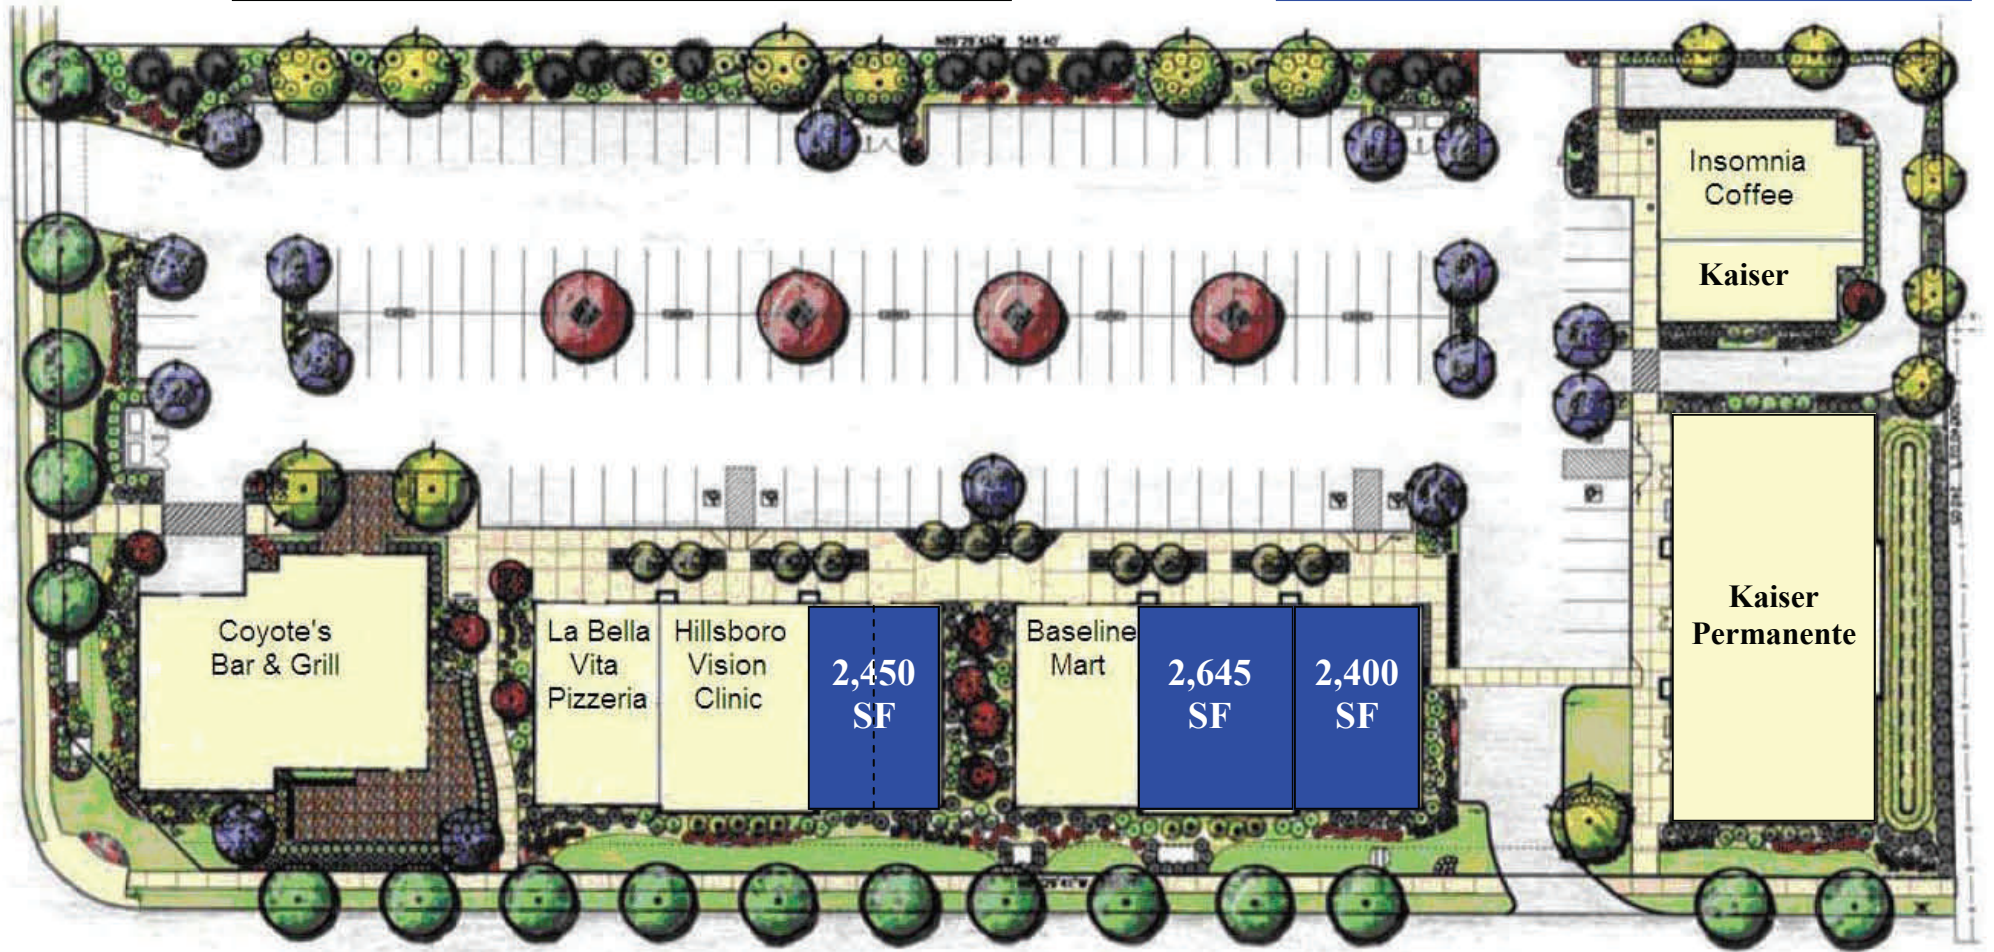

Sunset Oaks
5310 W Baseline, Hillsboro

Available:
2,450 SF 2,645 SF 2,400 SF

Baseline Road