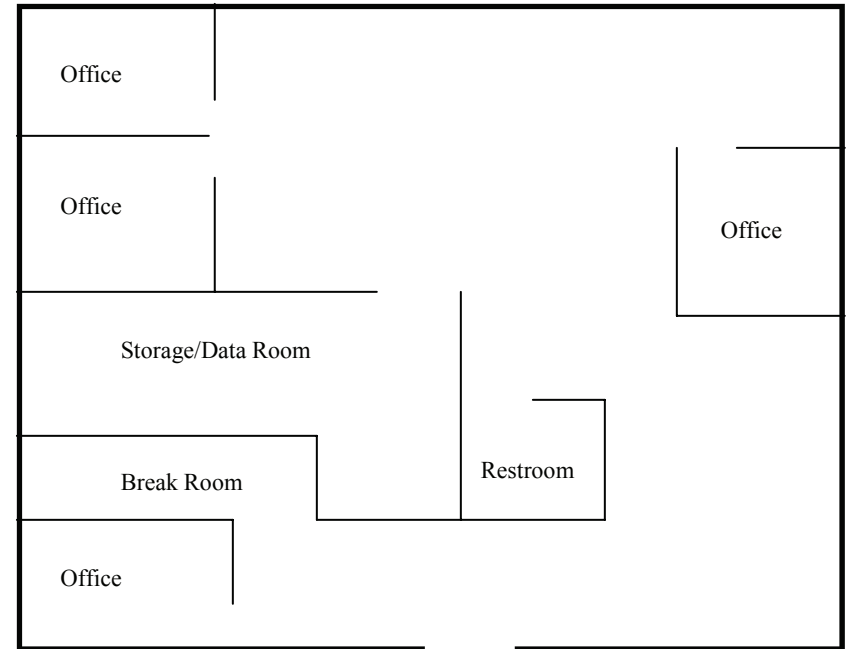

Powell Professional Center Floor Plan

2,525 SF:

1,236 SF: