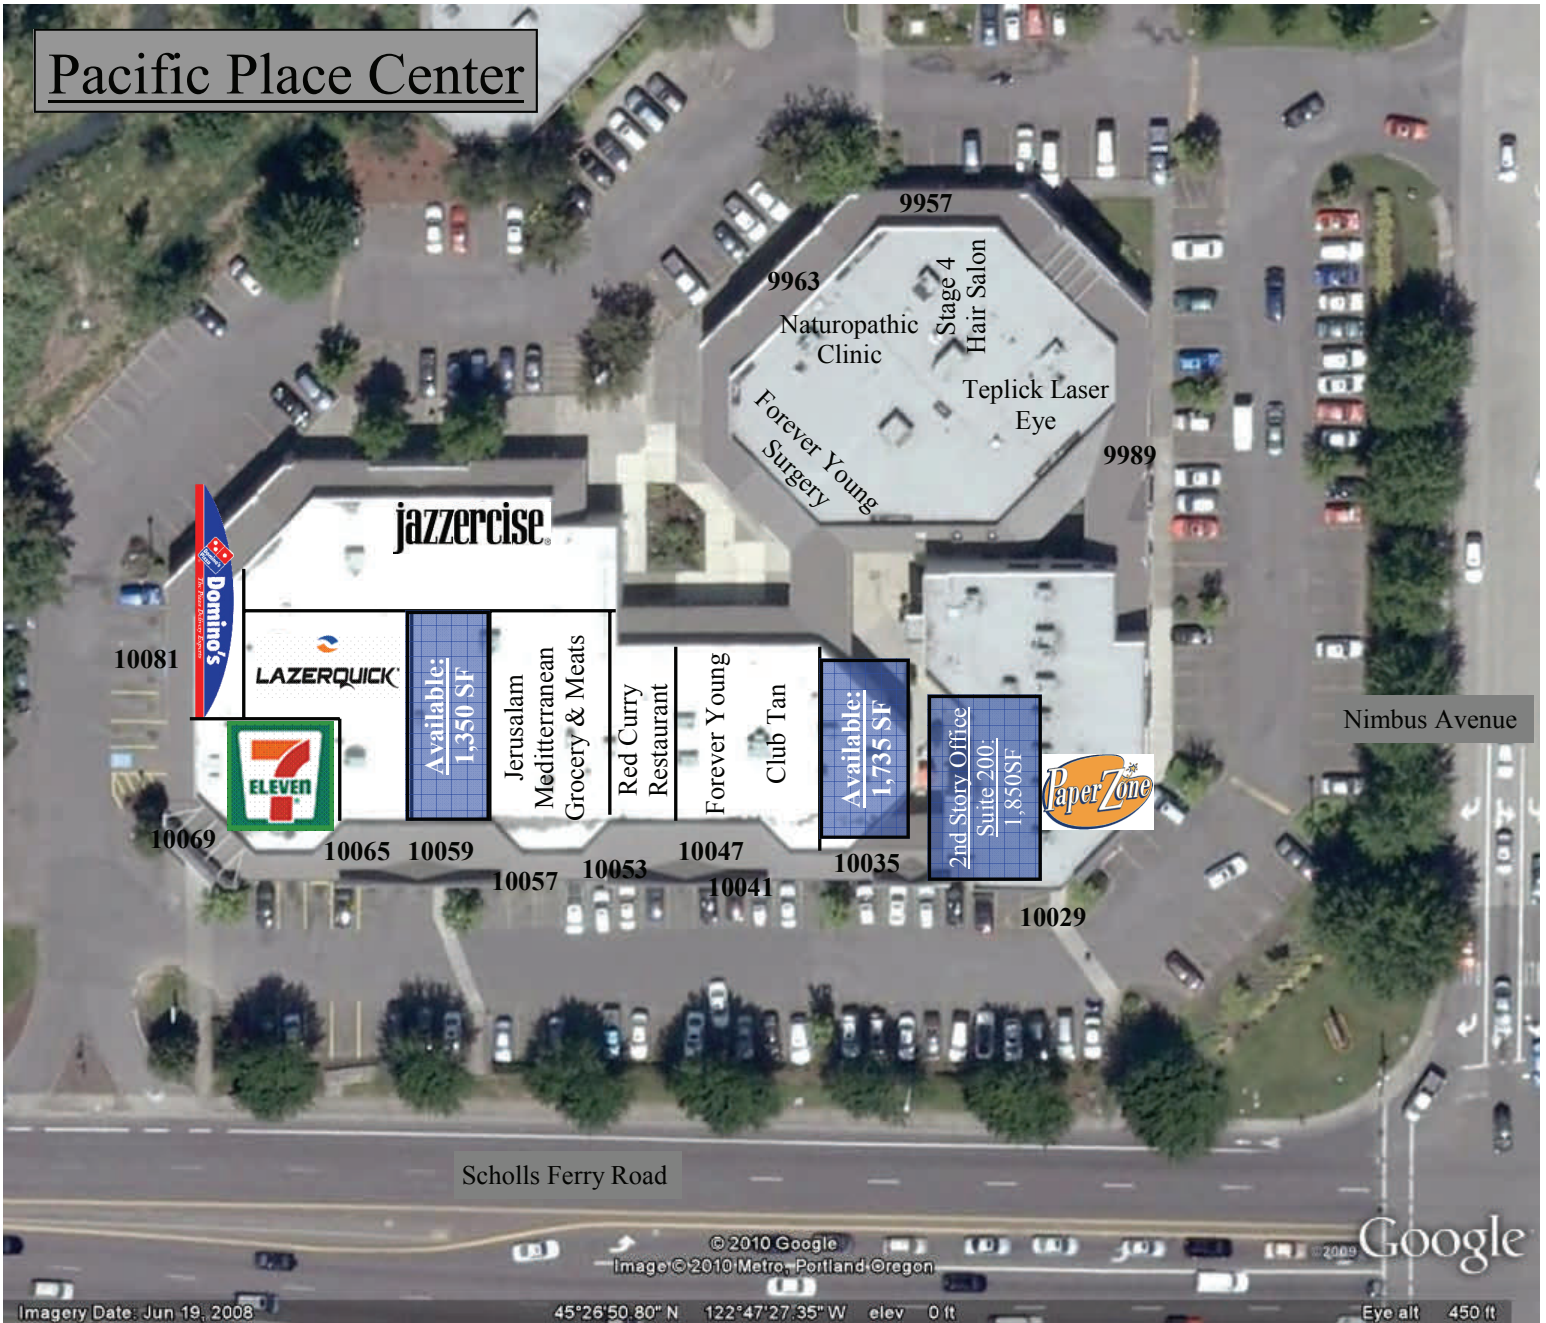

# Pacific Place Center

# Pacific Place Center

9957  
9963  
9989  
Naturopathic Clinic  
Stage 4 Hair Salon  
Teplick Laser Eye  
Forever Young Surgery

10081  
jazzercise  
LAZERQUICK

10069  
7-ELEVEN

Available:  
1,350 SF

Jerusalem Mediterranean Grocery & Meats

Red Curry Restaurant

Forever Young

Club Tan

Available:  
1,735 SF

2nd Story Office  
Suite 200:  
1,850 SF

Paper Zone

Nimbus Avenue

Scholls Ferry Road