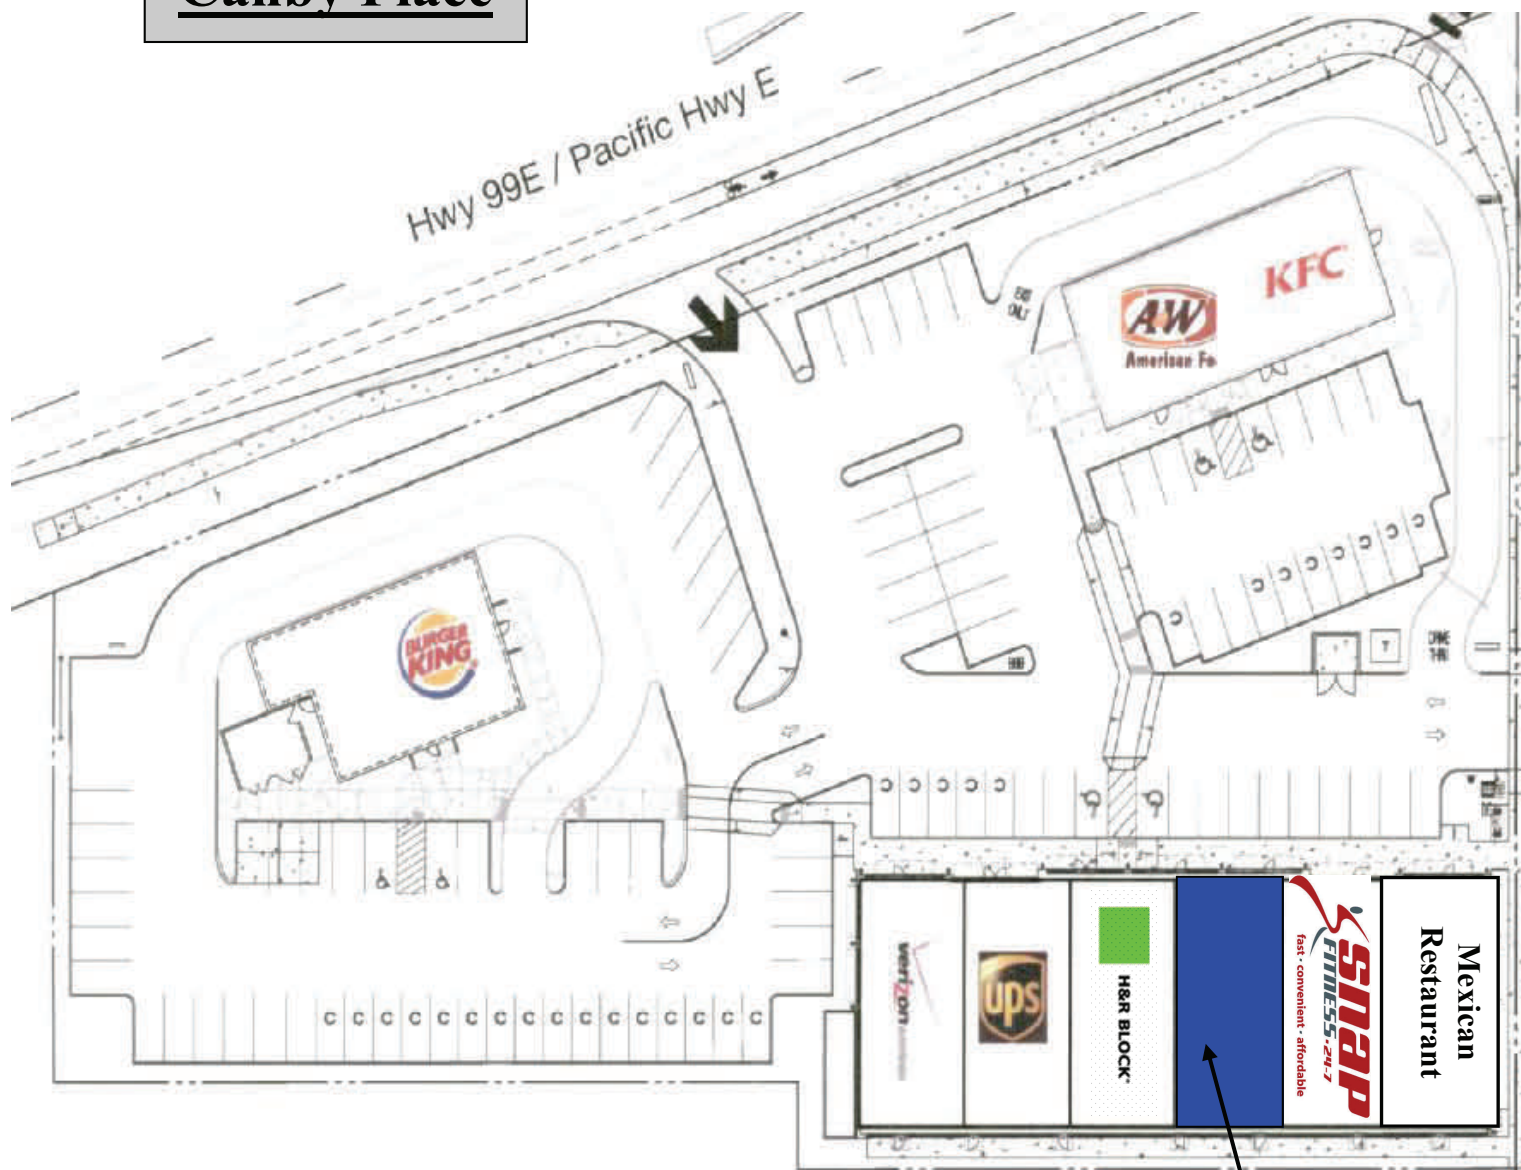

Canby Place

CANBY SQUARE

- Safeway
- RiteAid
- Ace Hardware
- Dollar Tree

Berg Pkwy

Available:
1,822 SF